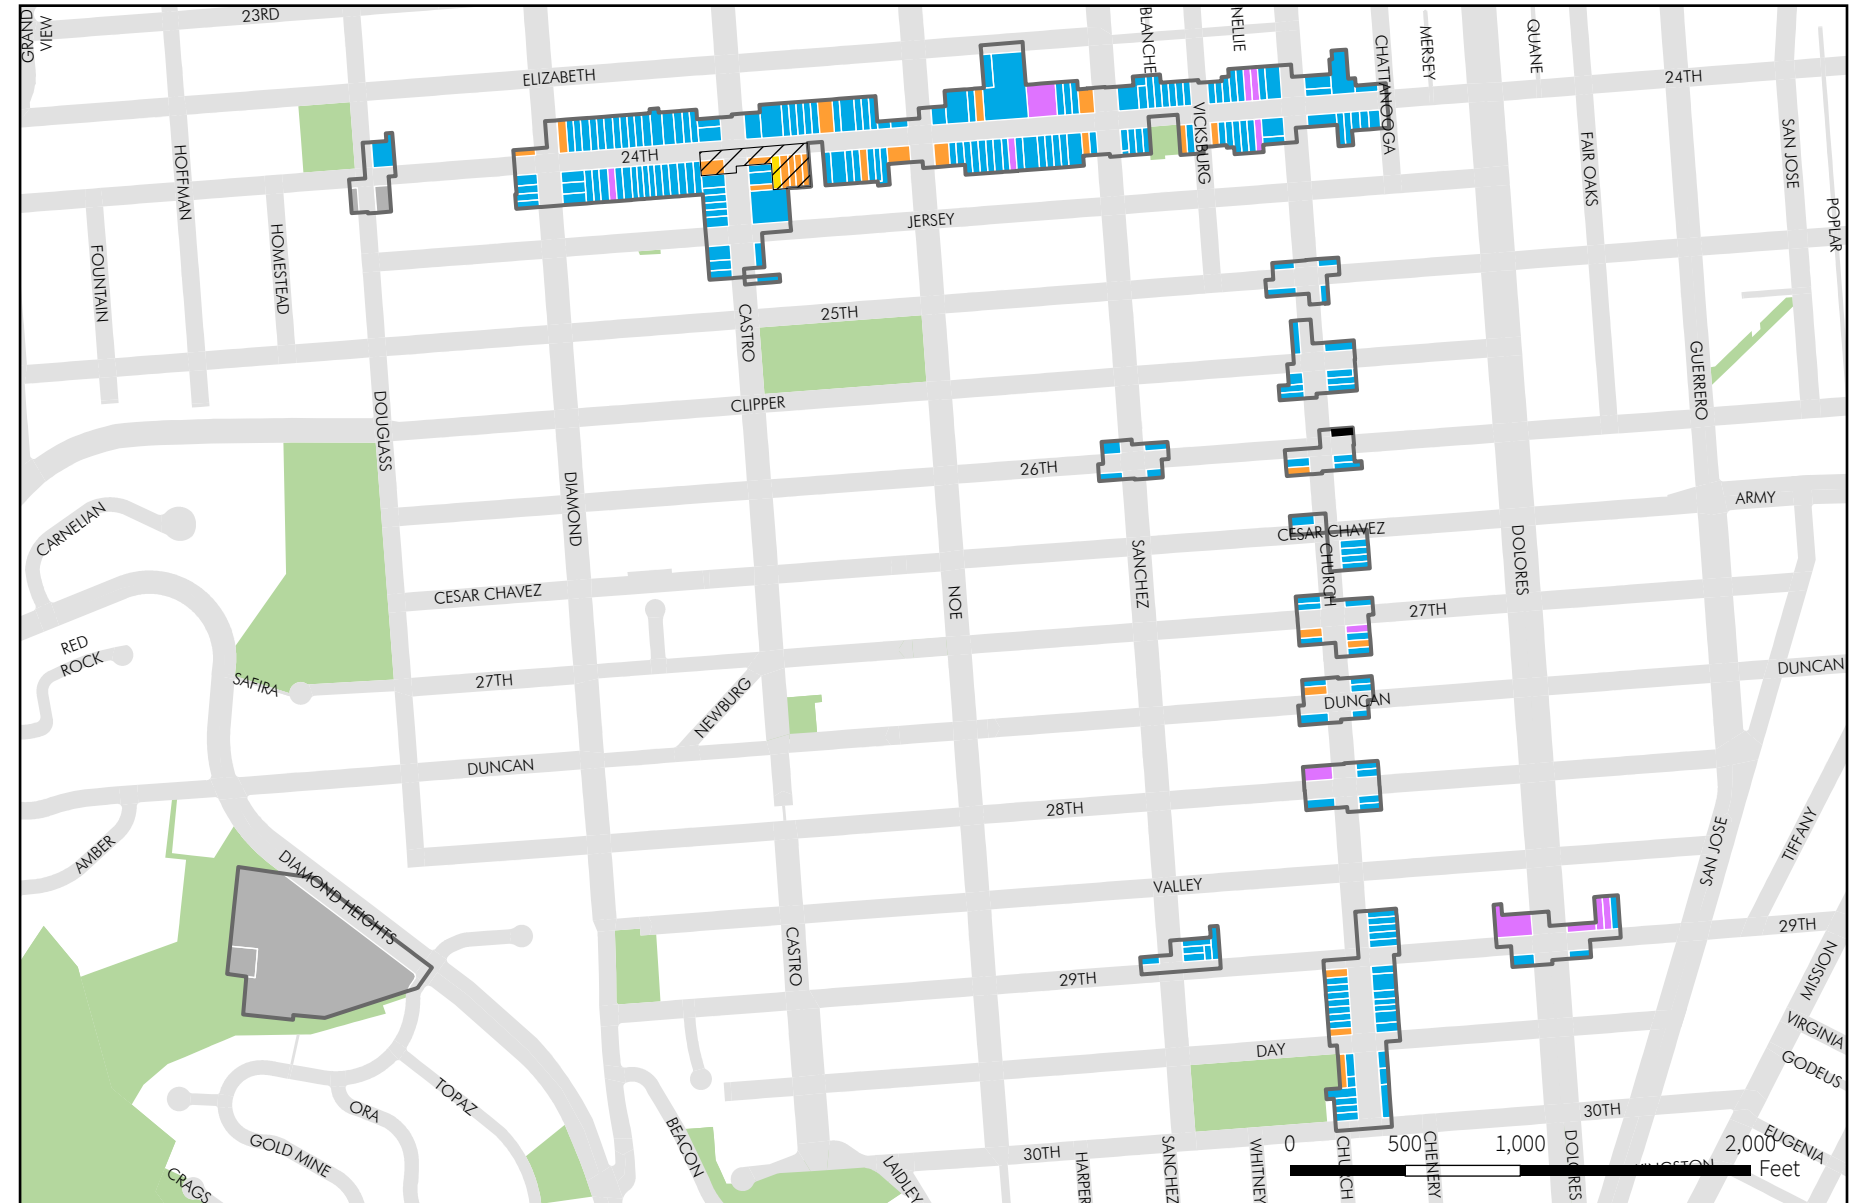

Noe Valley Neighborhood Commercial Districts