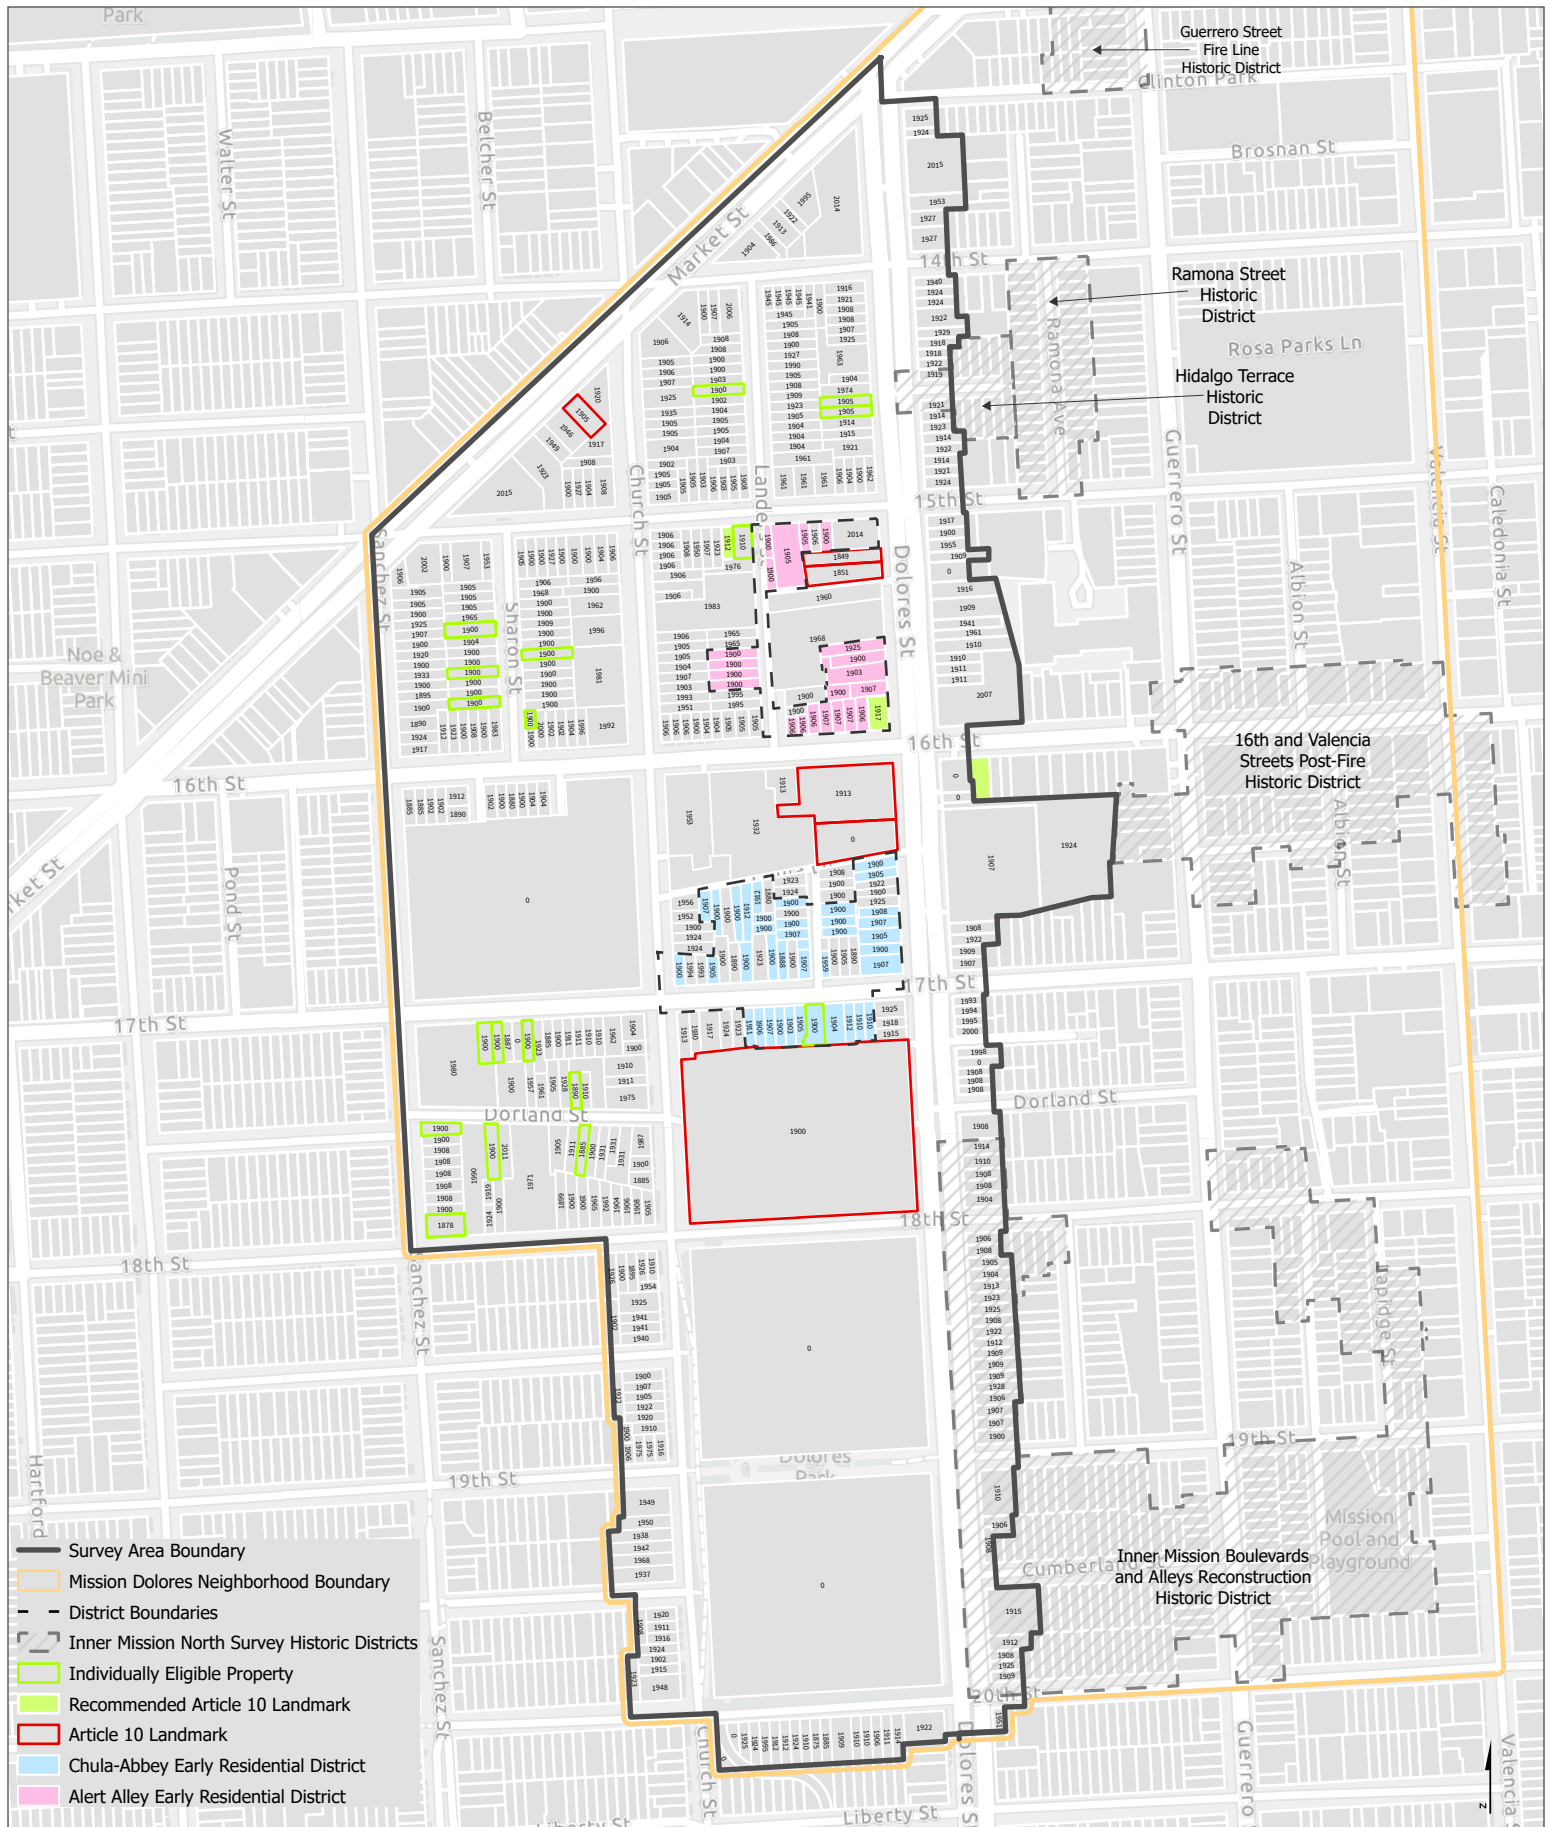

# MISSION DOLORES SURVEY AREA FINDINGS

- Survey Area Boundary
- Mission Dolores Neighborhood Boundary
- District Boundaries
- Inner Mission North Survey Historic Districts
- Individually Eligible Property
- Article 10 Landmark
- Chula-Abbey Early Residential District
- Alert Alley Early Residential District