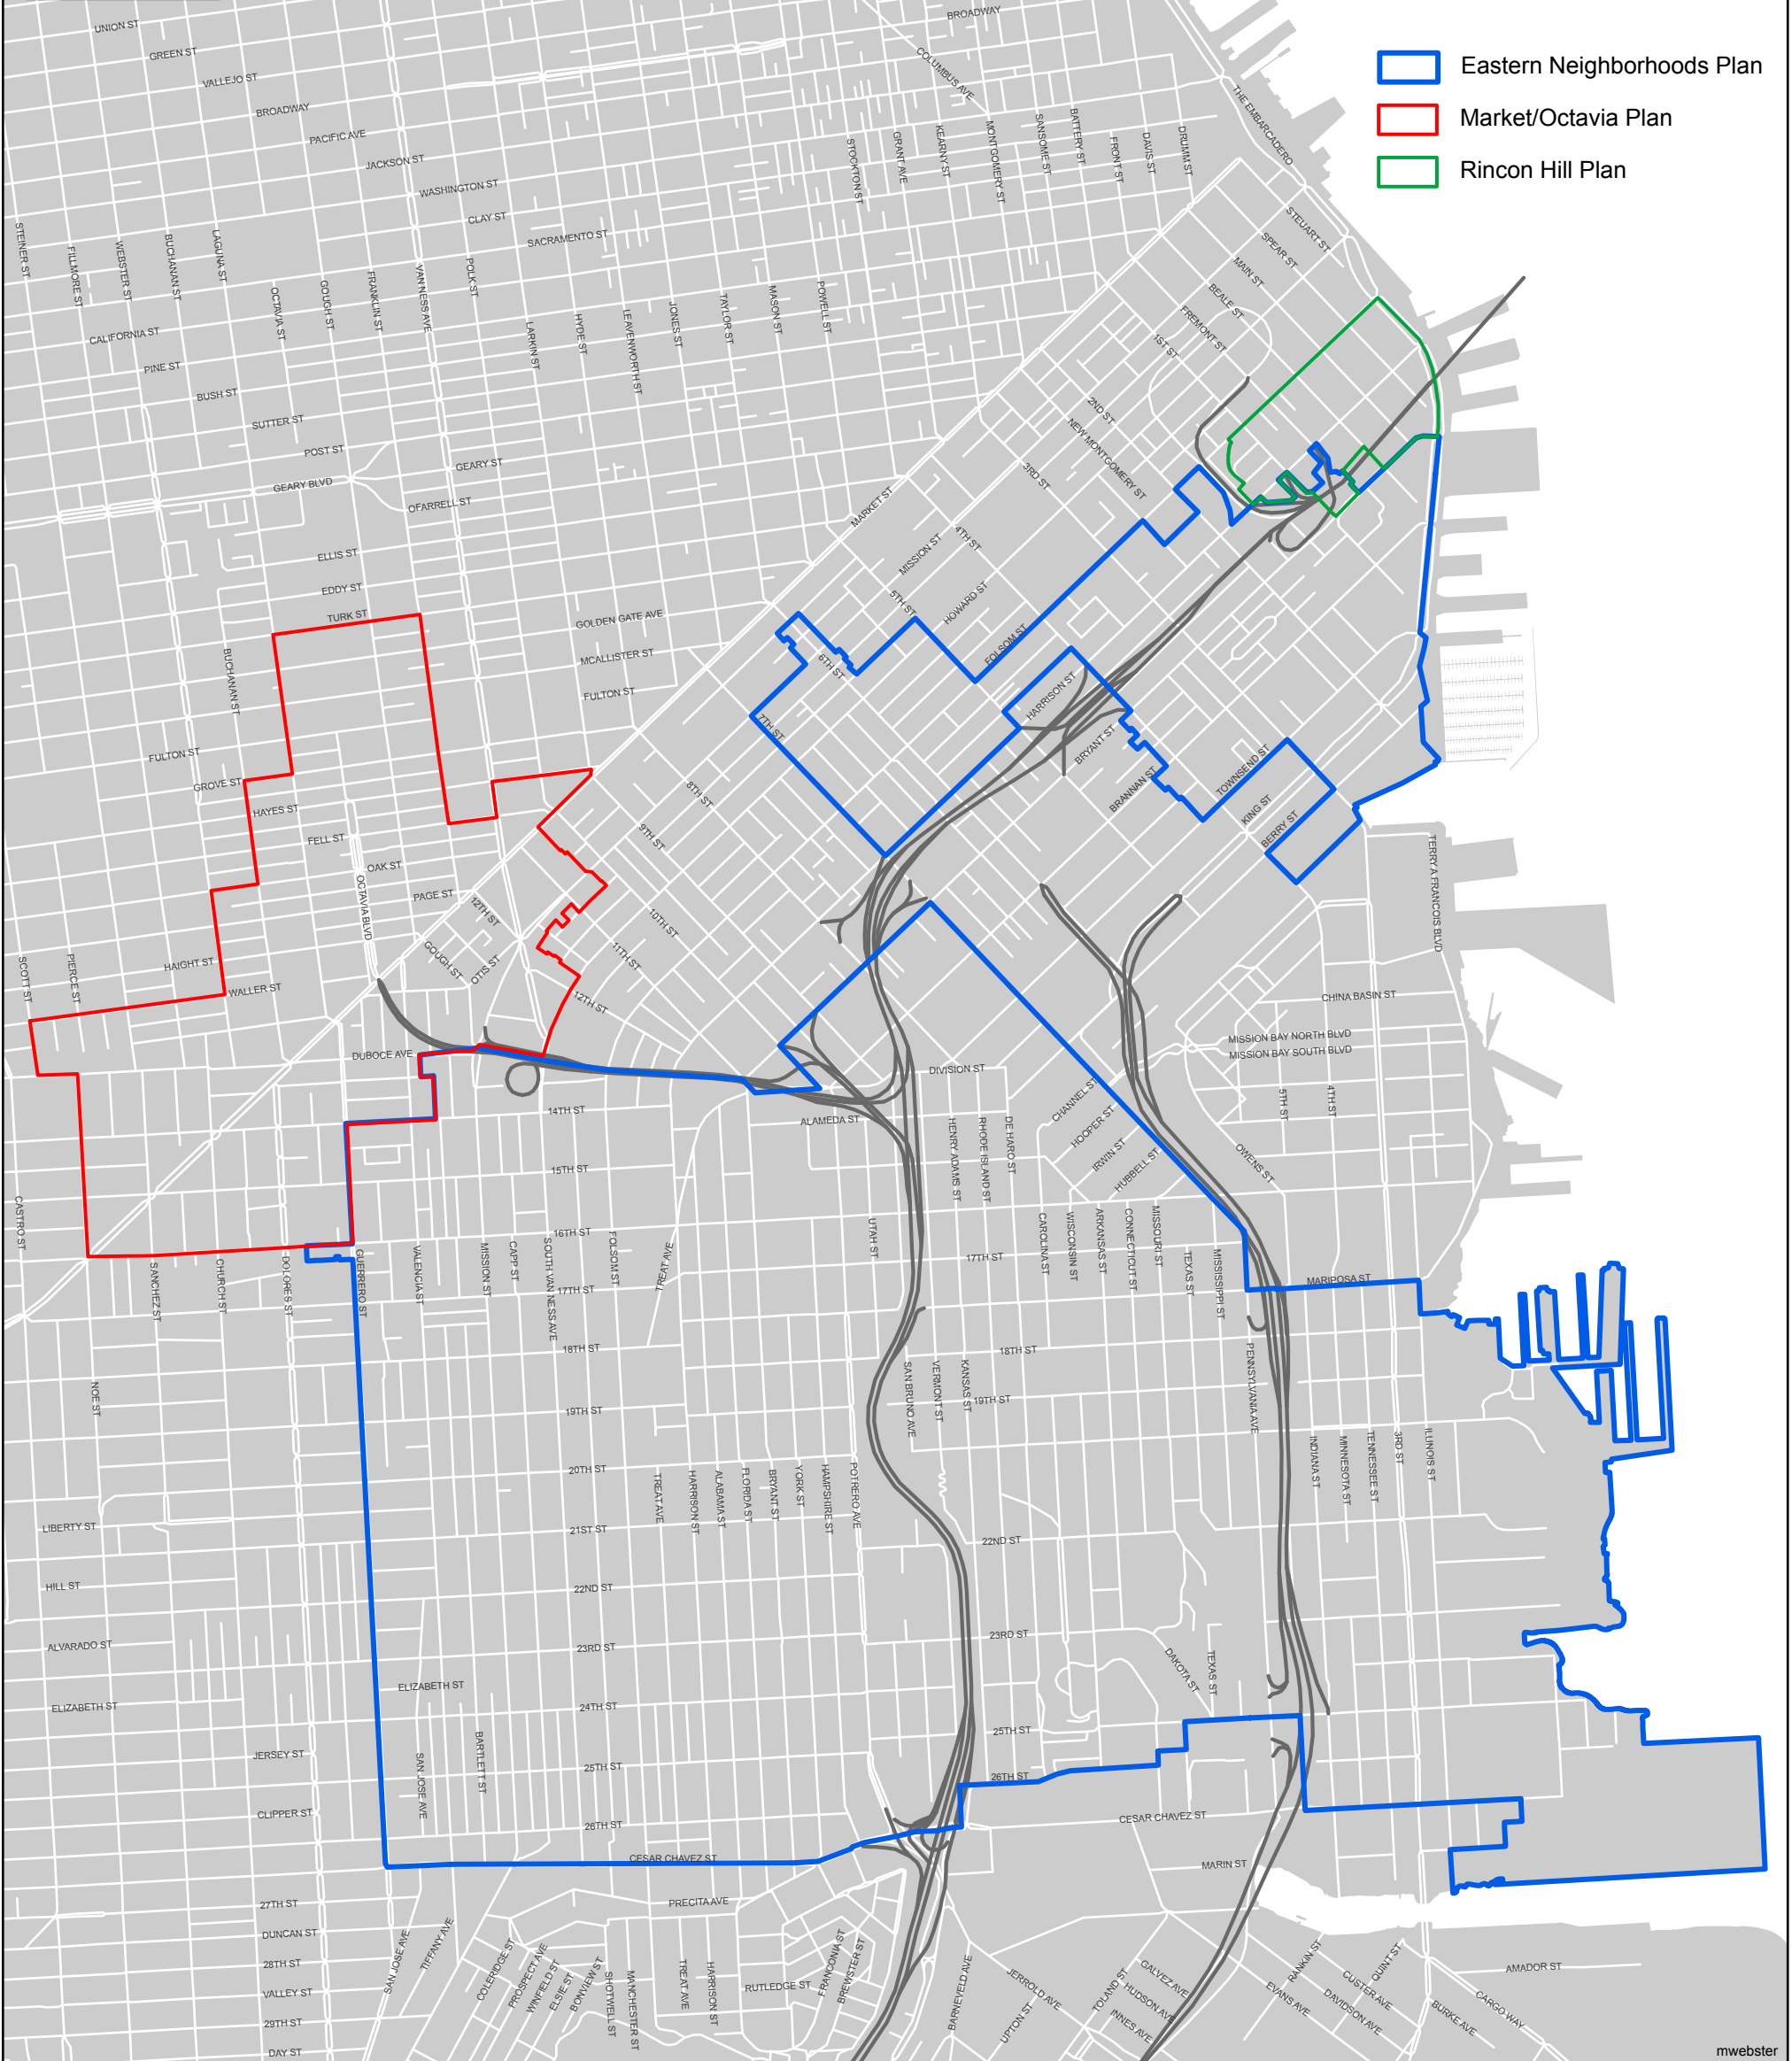

AREA PLANS, ZONING AND SPECIAL USE DISTRICTS

AREA PLANS

BALBOA PARK AREA PLAN

VISITACION VALLEY AREA PLAN

SAN FRANCISCO
Area Plans With Impact Fees

July 2010

Source: San Francisco Planning Department