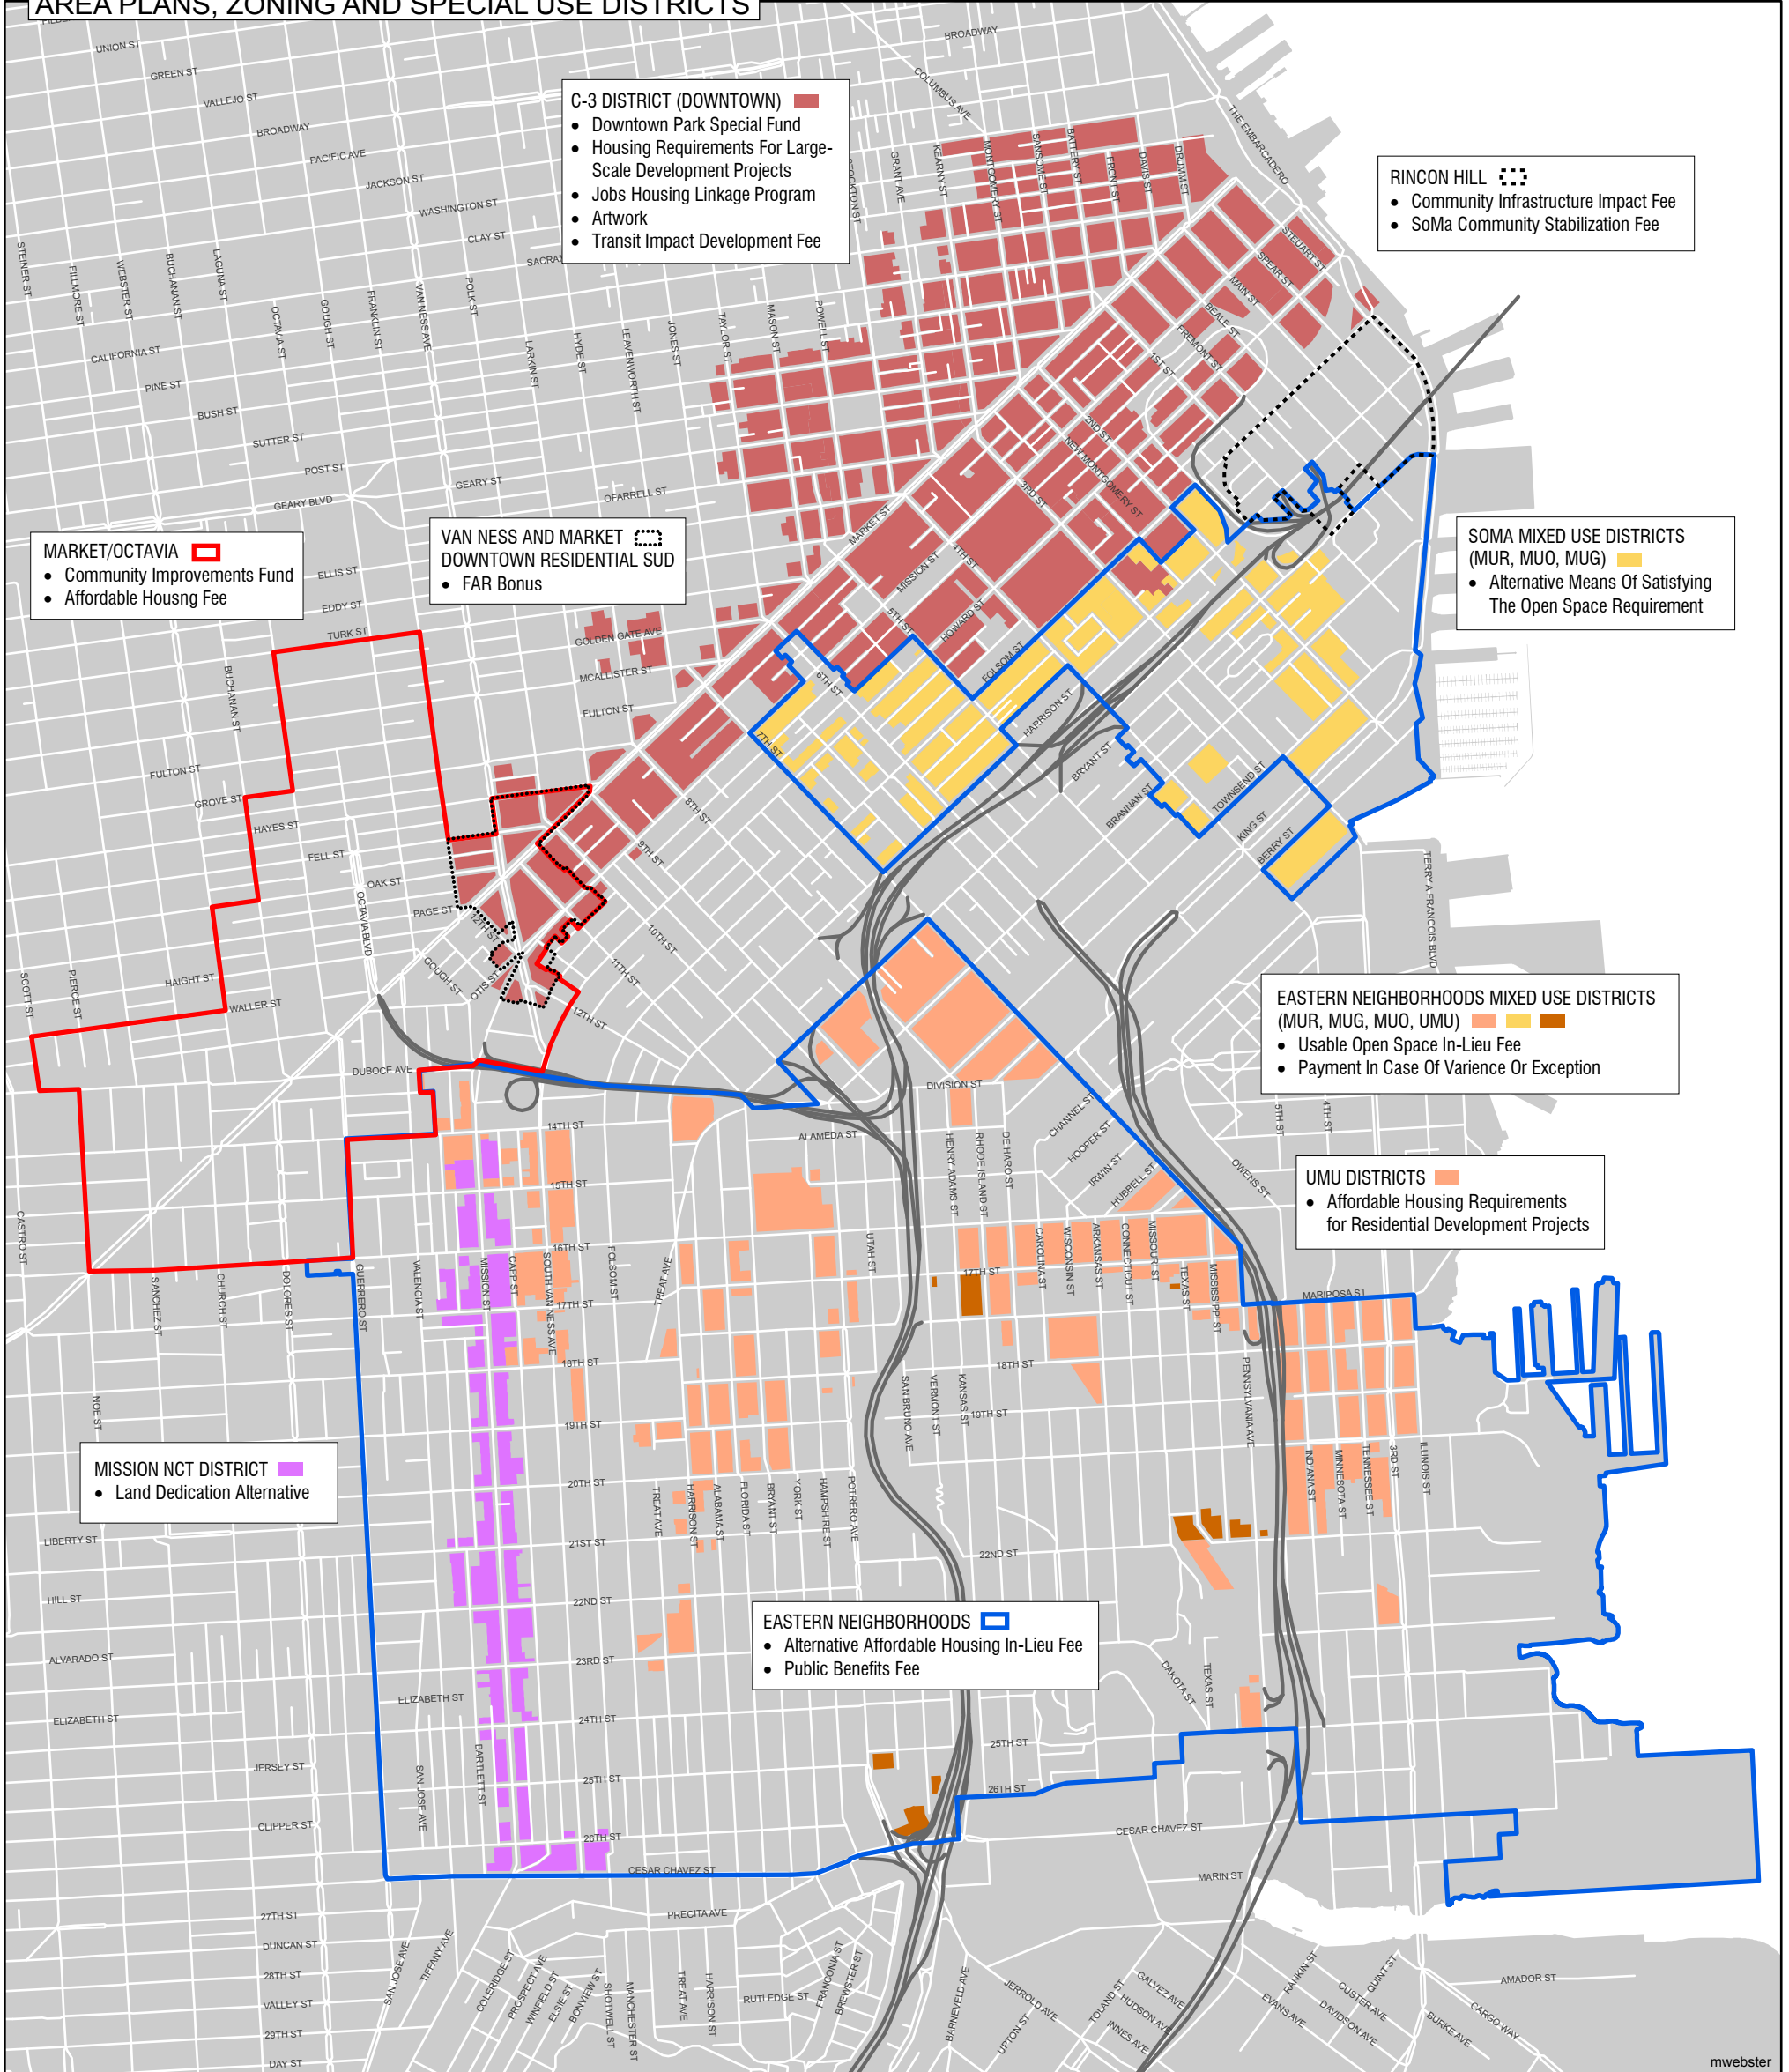

AREA PLANS, ZONING AND SPECIAL USE DISTRICTS

AREA PLANS

BALBOA PARK AREA PLAN

VISITACION VALLEY AREA PLAN

SAN FRANCISCO
Area Plans With Impact Fees

July 2010

Source: San Francisco Planning Department