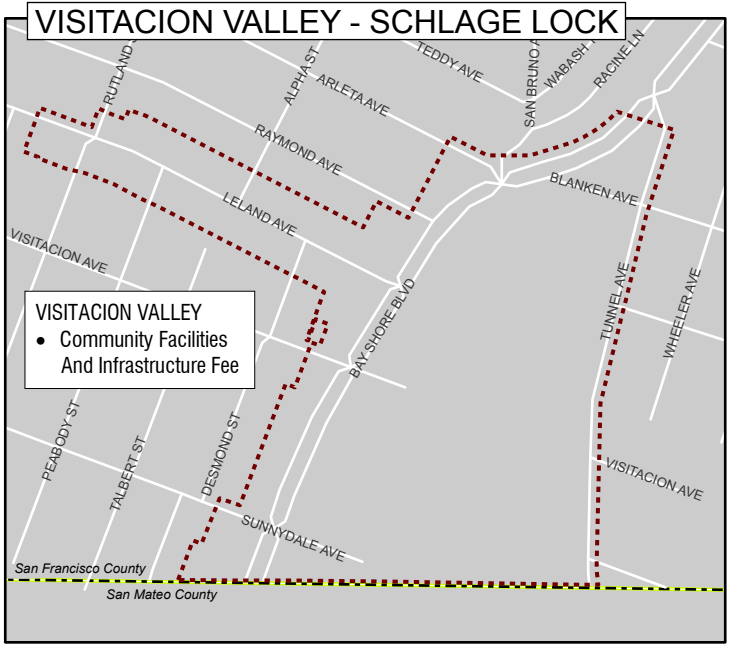

AREA PLANS, ZONING AND SPECIAL USE DISTRICTS

AREA PLANS

BALBOA PARK AREA PLAN

VISITACION VALLEY AREA PLAN

SAN FRANCISCO
Area Plans With Impact Fees

July 2010

Source: San Francisco Planning Department