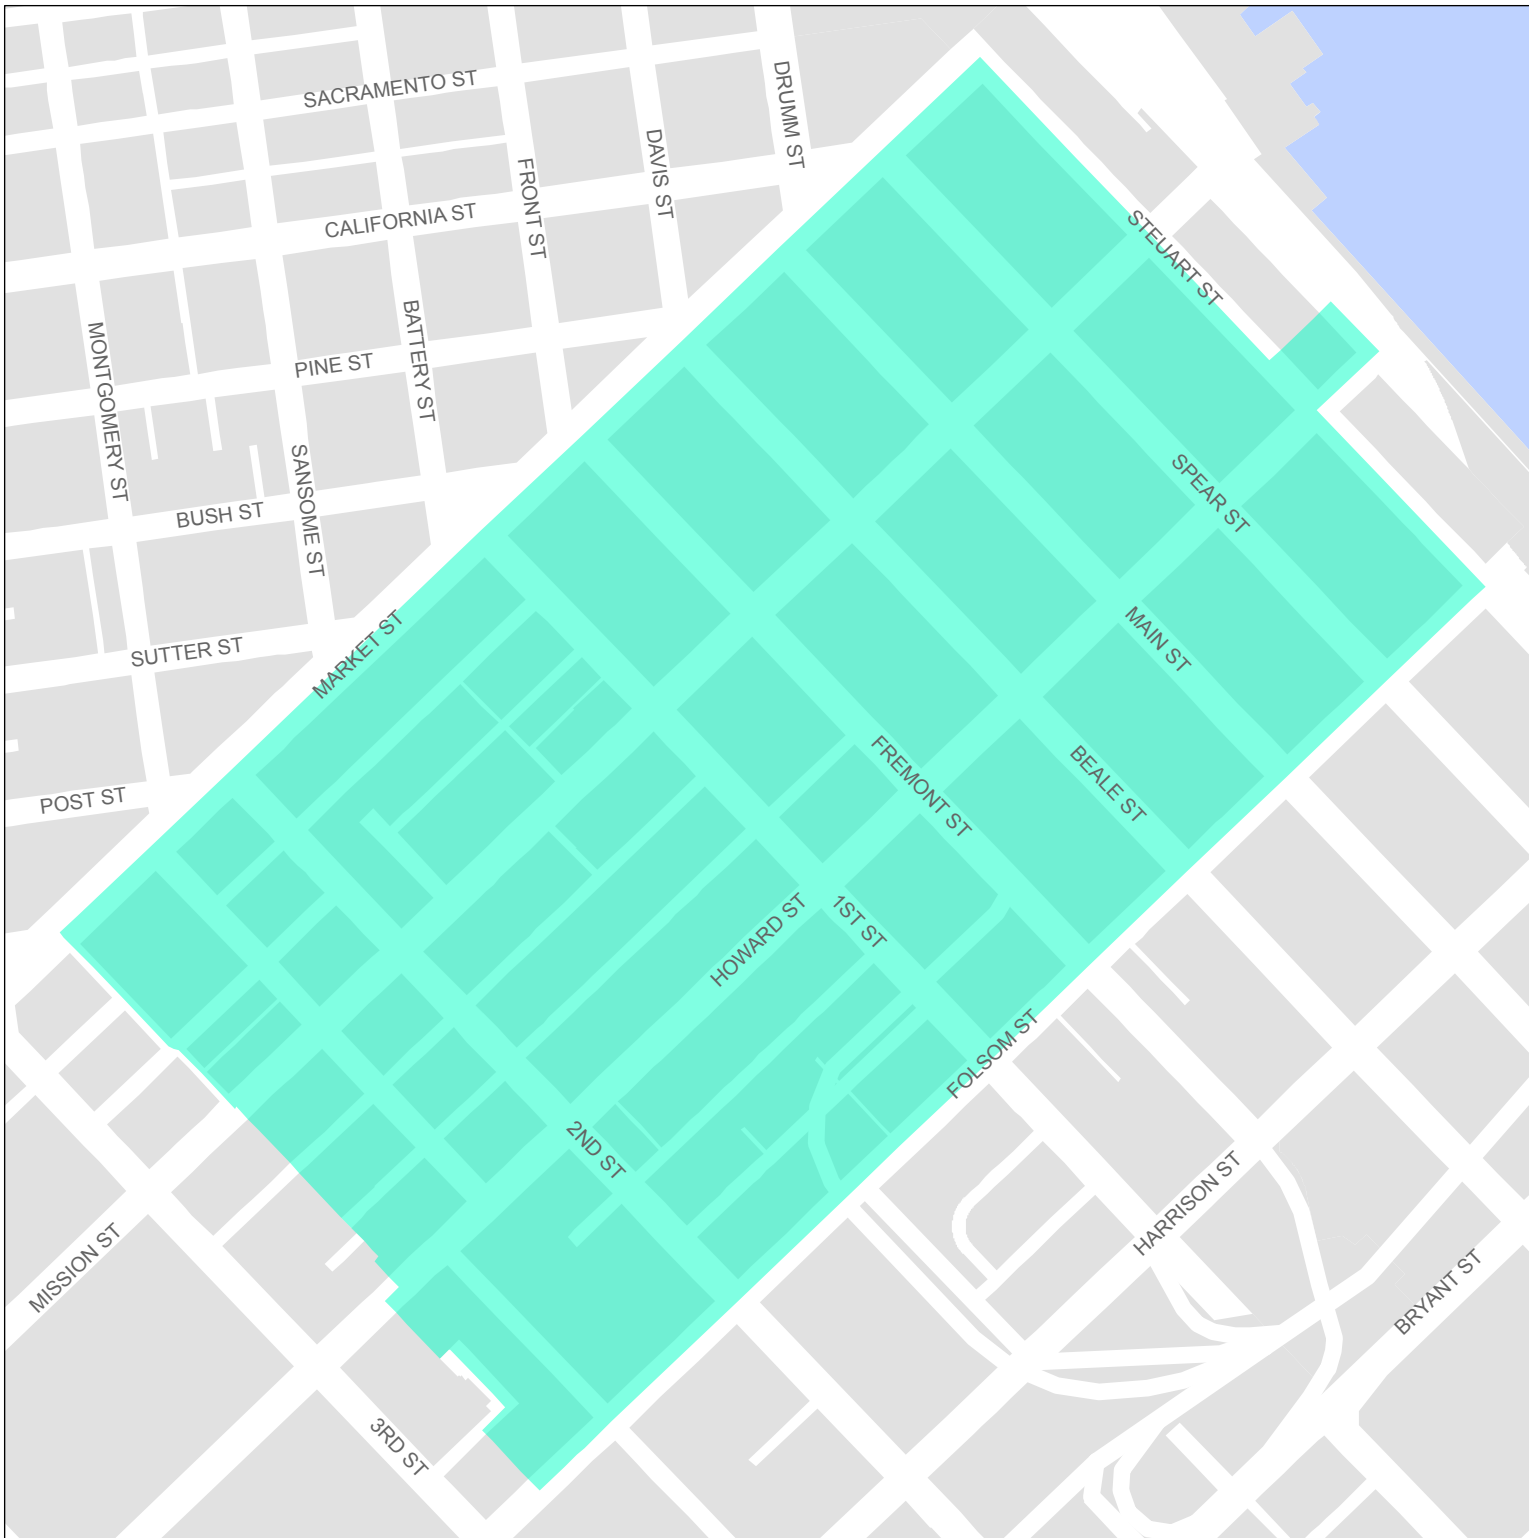

# Market and Octavia

1,500 Feet

# Rincon Hill

500 Feet

# Transit Center District

1,000 Feet

# Visitation Valley

Schlage Lock Site  
Executive Park

2,000 Feet