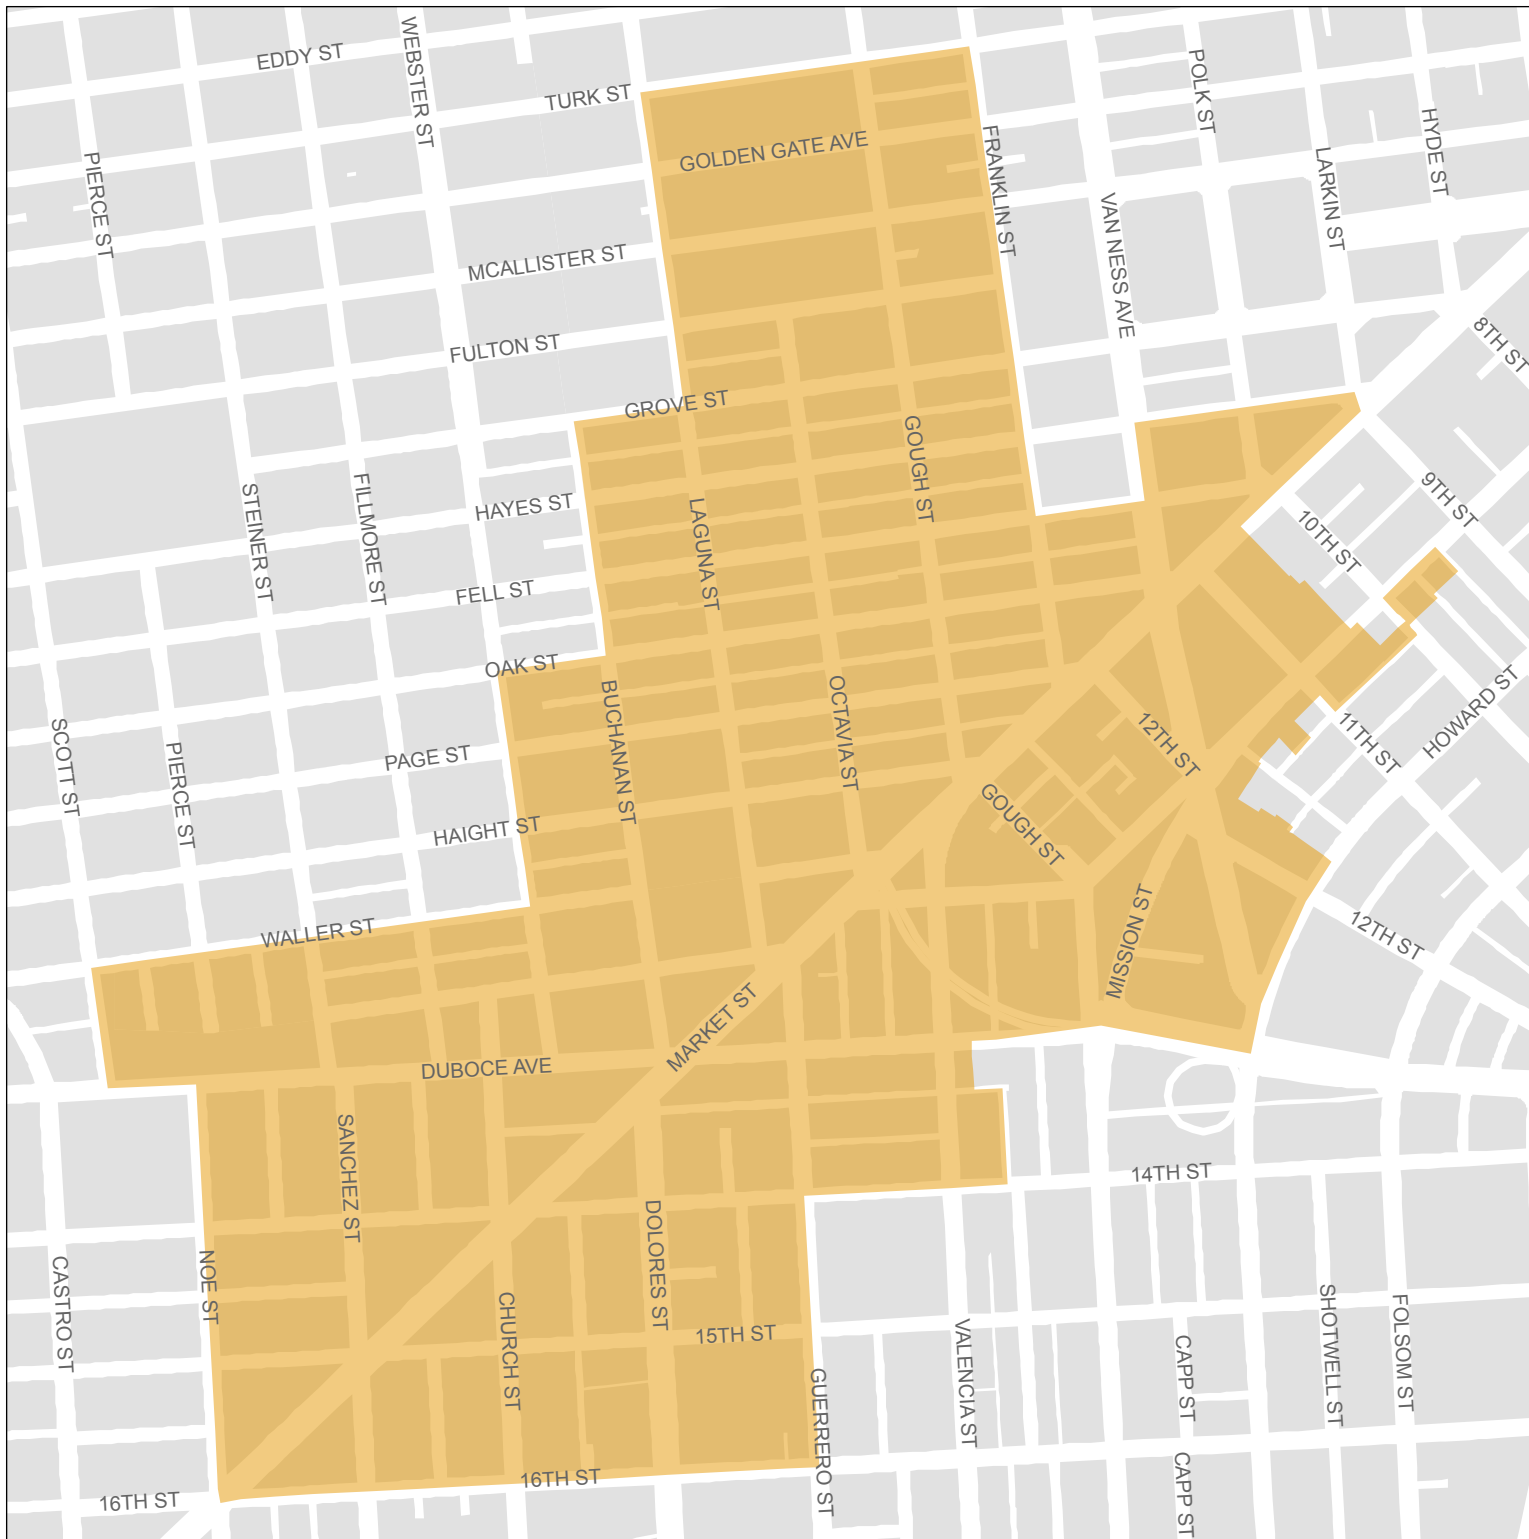

# Market and Octavia

1,500 Feet

# Rincon Hill

500 Feet

# Transit Center District

1,000 Feet

# Visitation Valley

Schlage Lock Site  
Executive Park

2,000 Feet