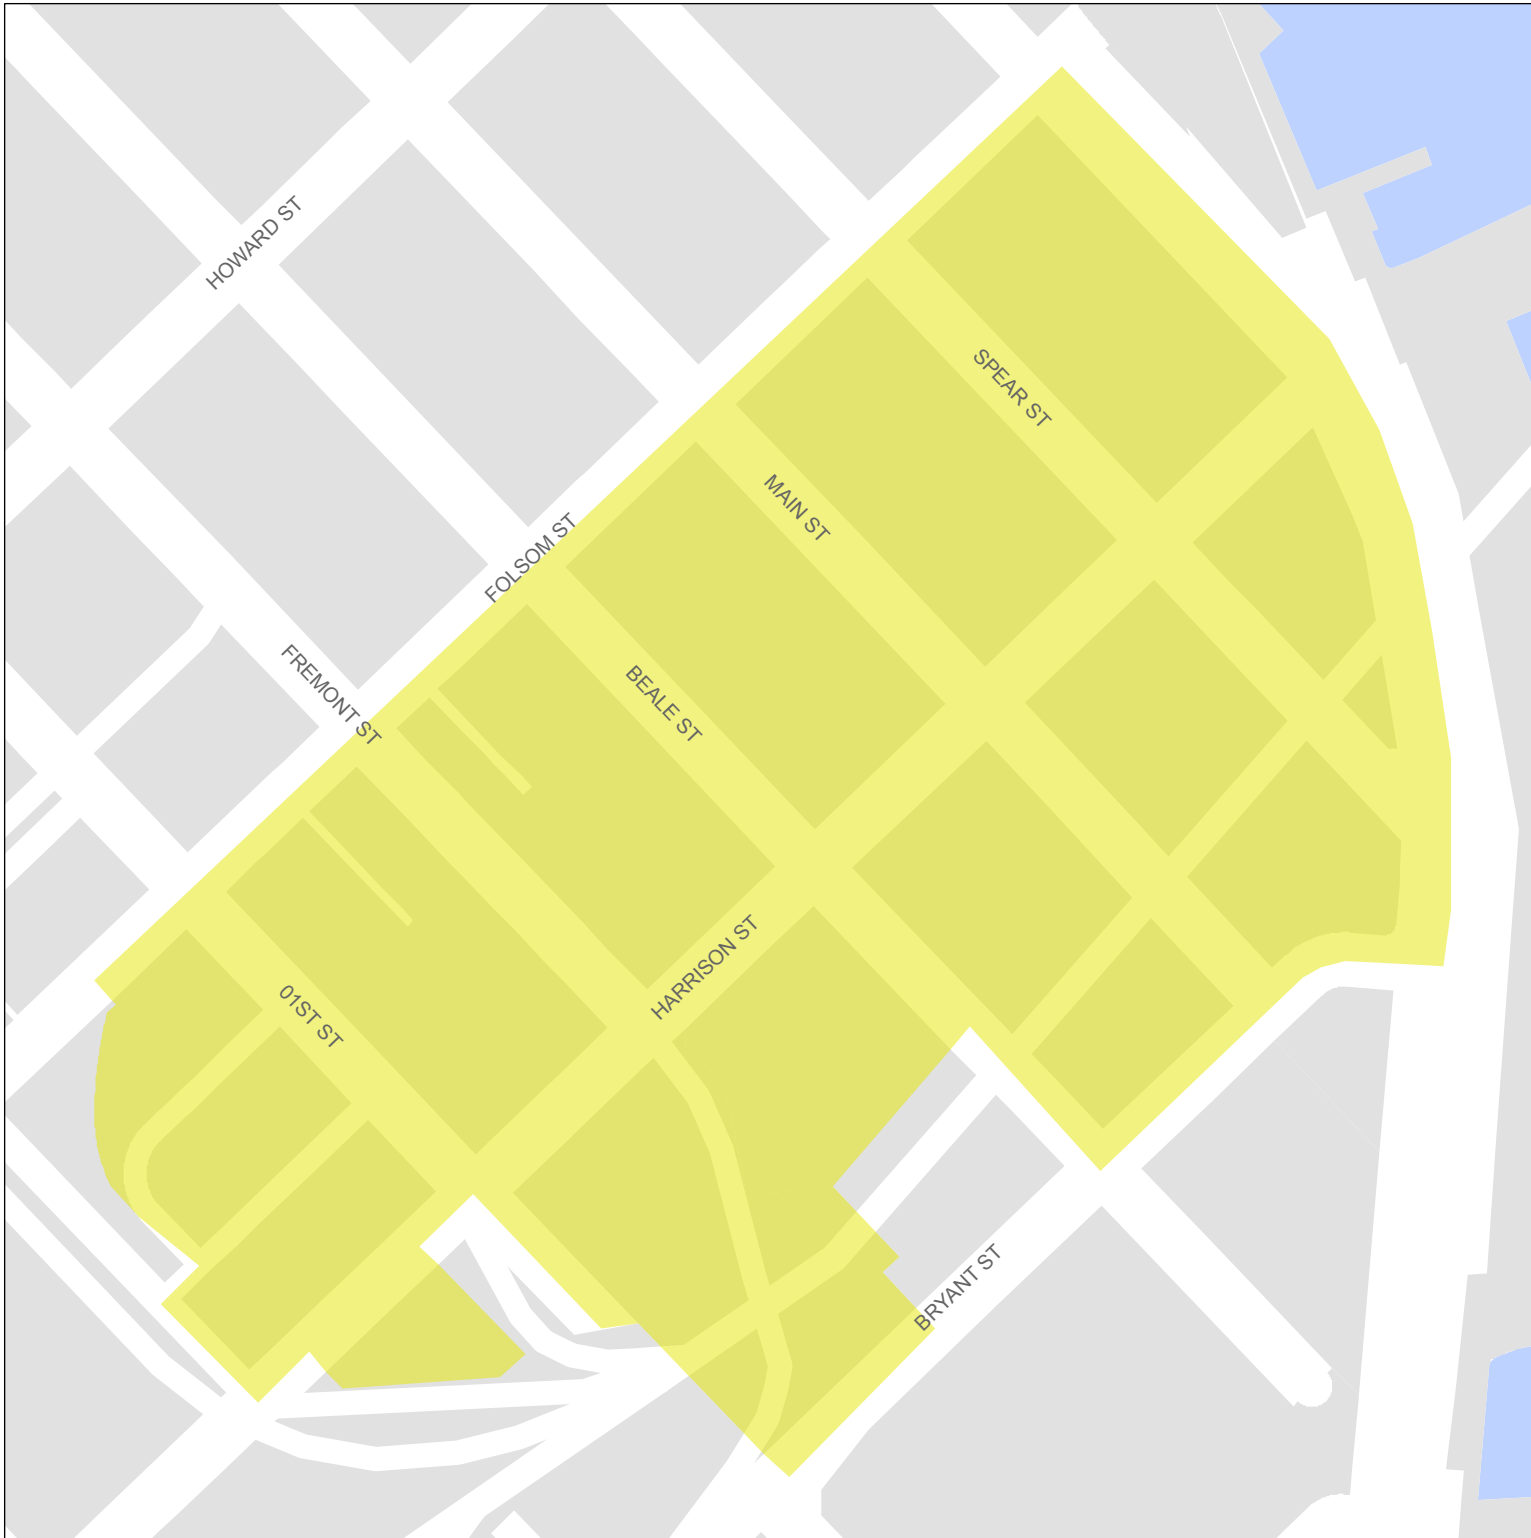

# Market and Octavia

1,500 Feet

# Rincon Hill

500 Feet

# Transit Center District

1,000 Feet

# Visitation Valley

Schlage Lock Site  
Executive Park

2,000 Feet