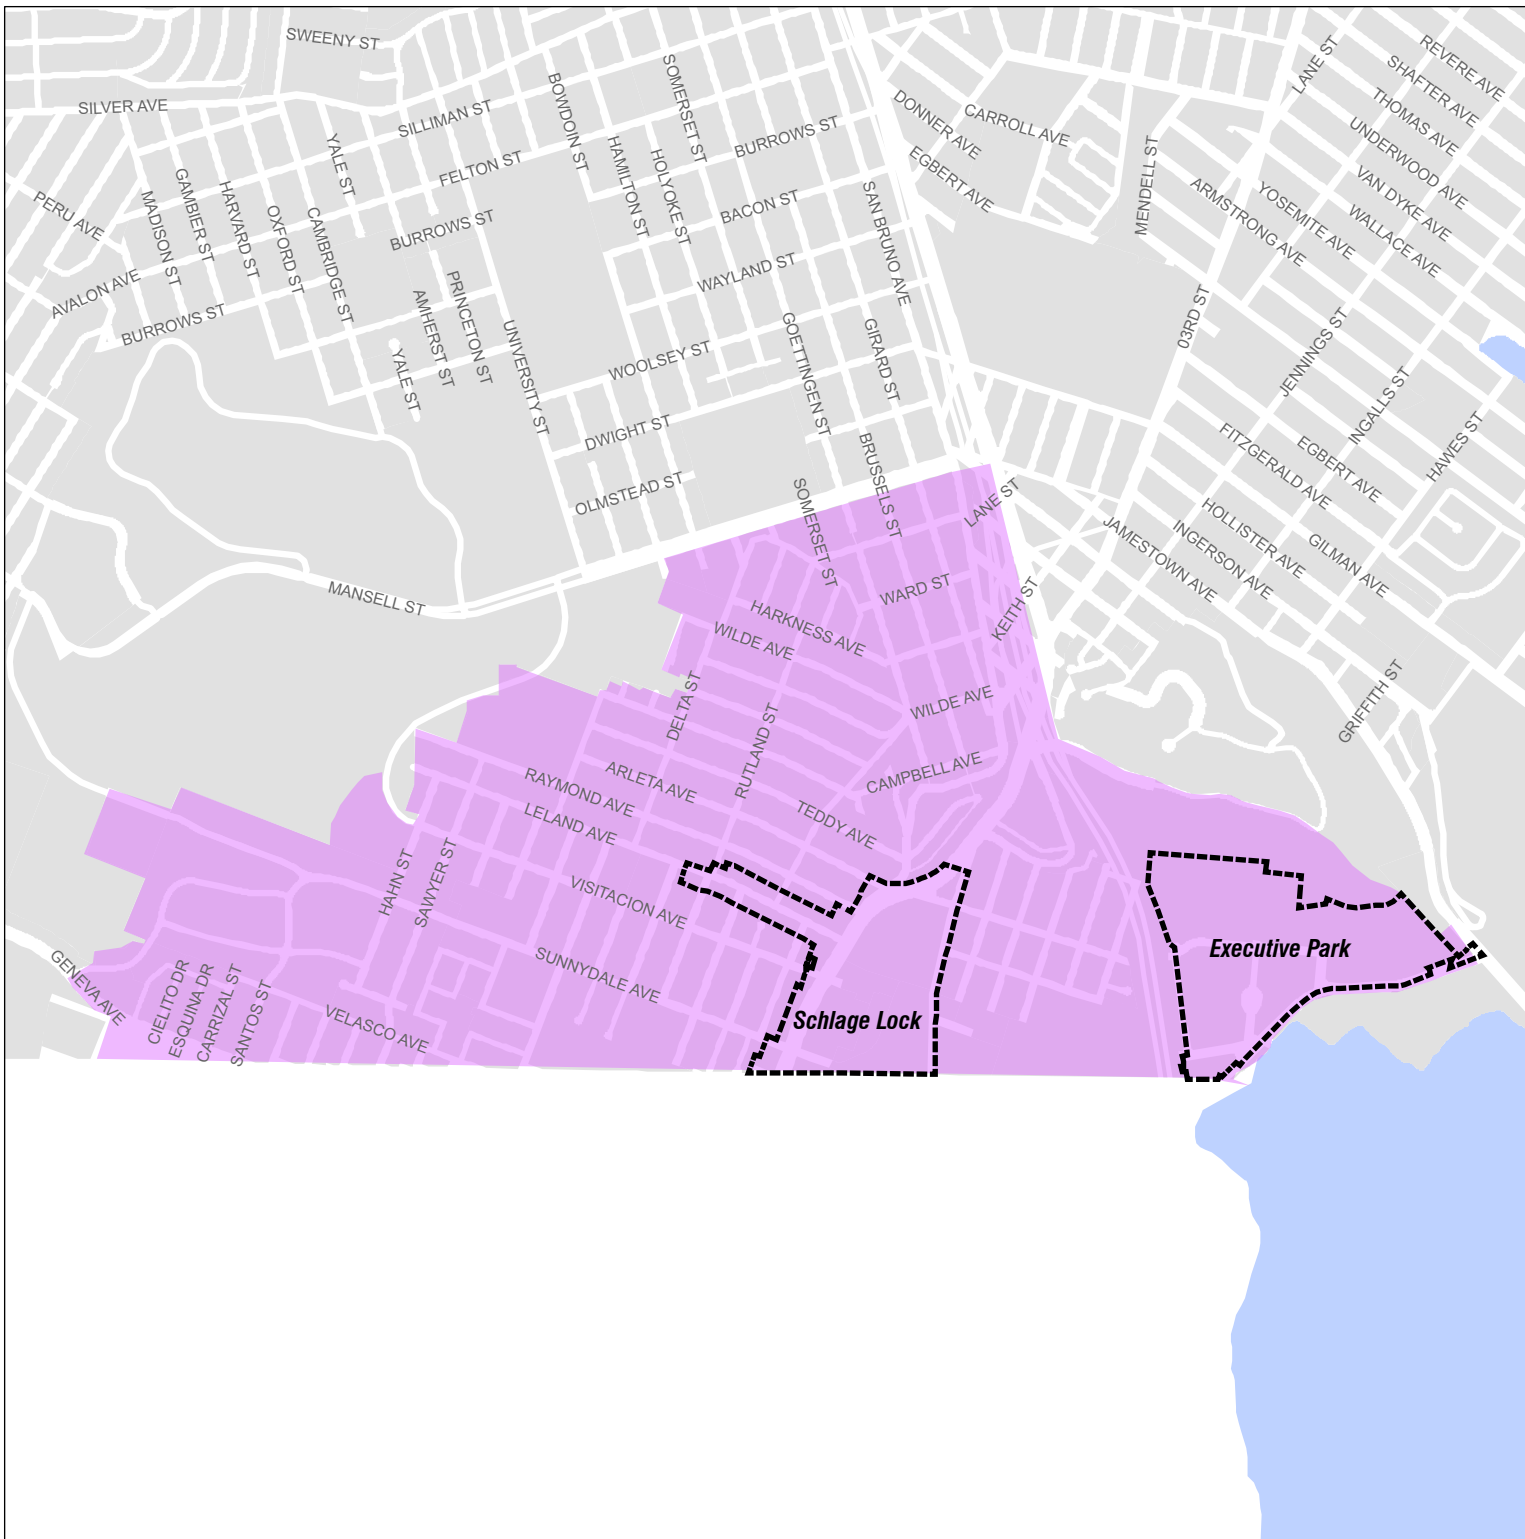

# Transit Center District

1,000 Feet

# Visitation Valley

Schlage Lock Site  
Executive Park

2,000 Feet